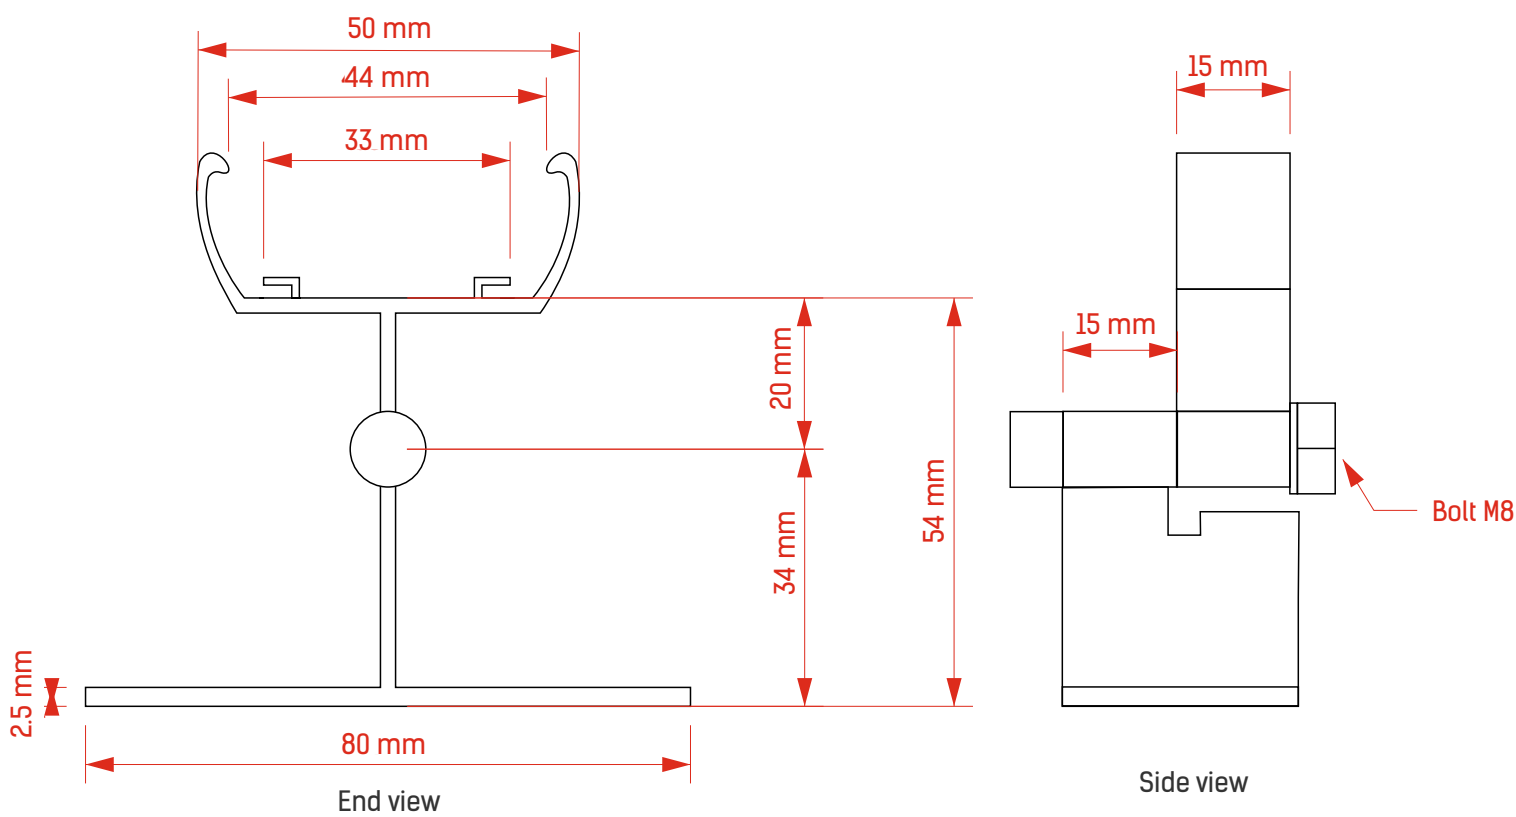

## DIMENSIONS

### 1. Connection diagram for 170/335 mm 12-24V spotlights.

### 2. Wiring diagram for 170/335/500/1000 mm 220V spotlights.

- 1 - Junction box
- 2 - DC12/24V power supply

**NOTE:** refer to the connection diagram for installation. Incorrect connection may cause short circuit!

# BRACKET

Front view

Side view

Top view