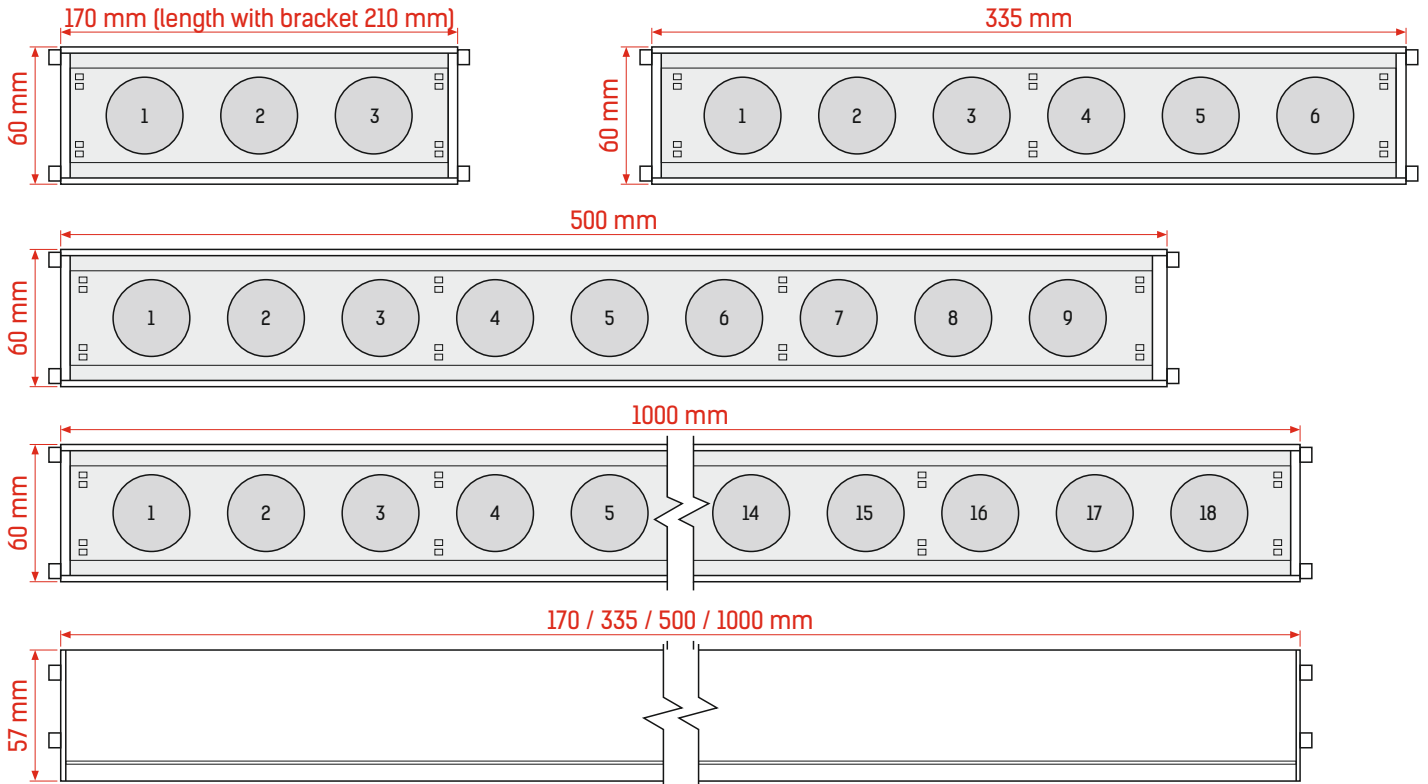

**Additional possible options:**

1. Dimming: TRIAC, 1-10V, DALI;
2. Individual 170mm long mounting bracket for spotlights;
3. 24V supply voltage for 500mm and 1000mm spotlights.

**ADVANTAGES:**

- Effective narrow-angle lens;
- High degree moisture protection degree, IP67;
- Easy to install and maintain;
- No harmful or thermal radiation;
- Silicone wire (allows installation at low temperatures);

## DIMENSIONS

### 1. Connection diagram for 170/335 mm 12-24V spotlights.