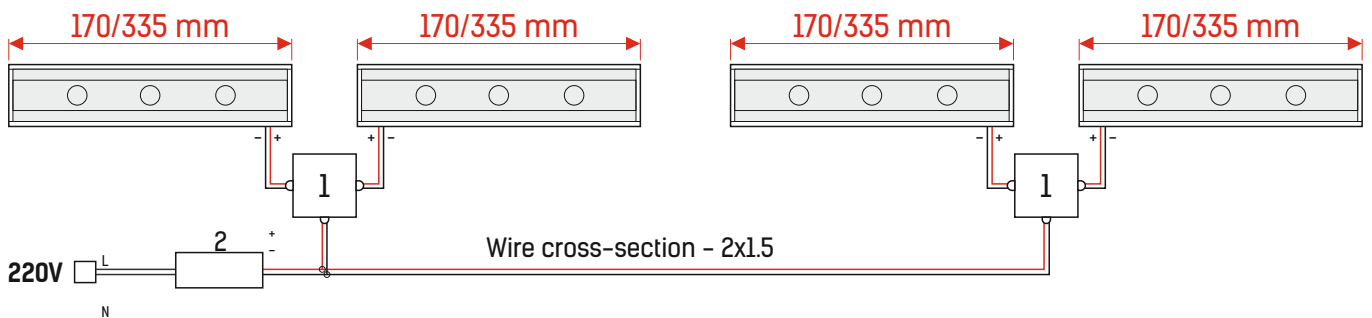

## DIMENSIONS

### 1. Connection diagram for 170/335 mm 12-24V spotlights.