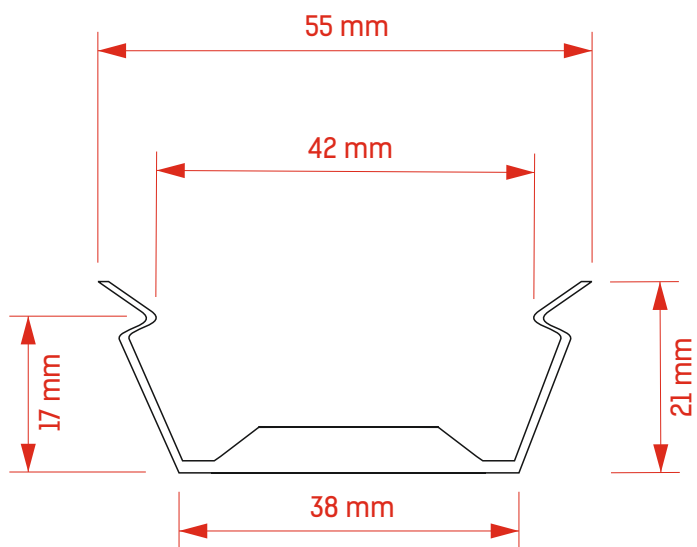

## DIMENSIONS

### 1. Connection diagram for 170/335 mm 12-24V spotlights.

### 2. Wiring diagram for 170/335/500/1000 mm 220V spotlights.

- 1 - Junction box
- 2 - DC12/24V power supply

**NOTE:** refer to the connection diagram for installation. Incorrect connection may cause short circuit!

# BRACKET

Front view

Side view

Top view